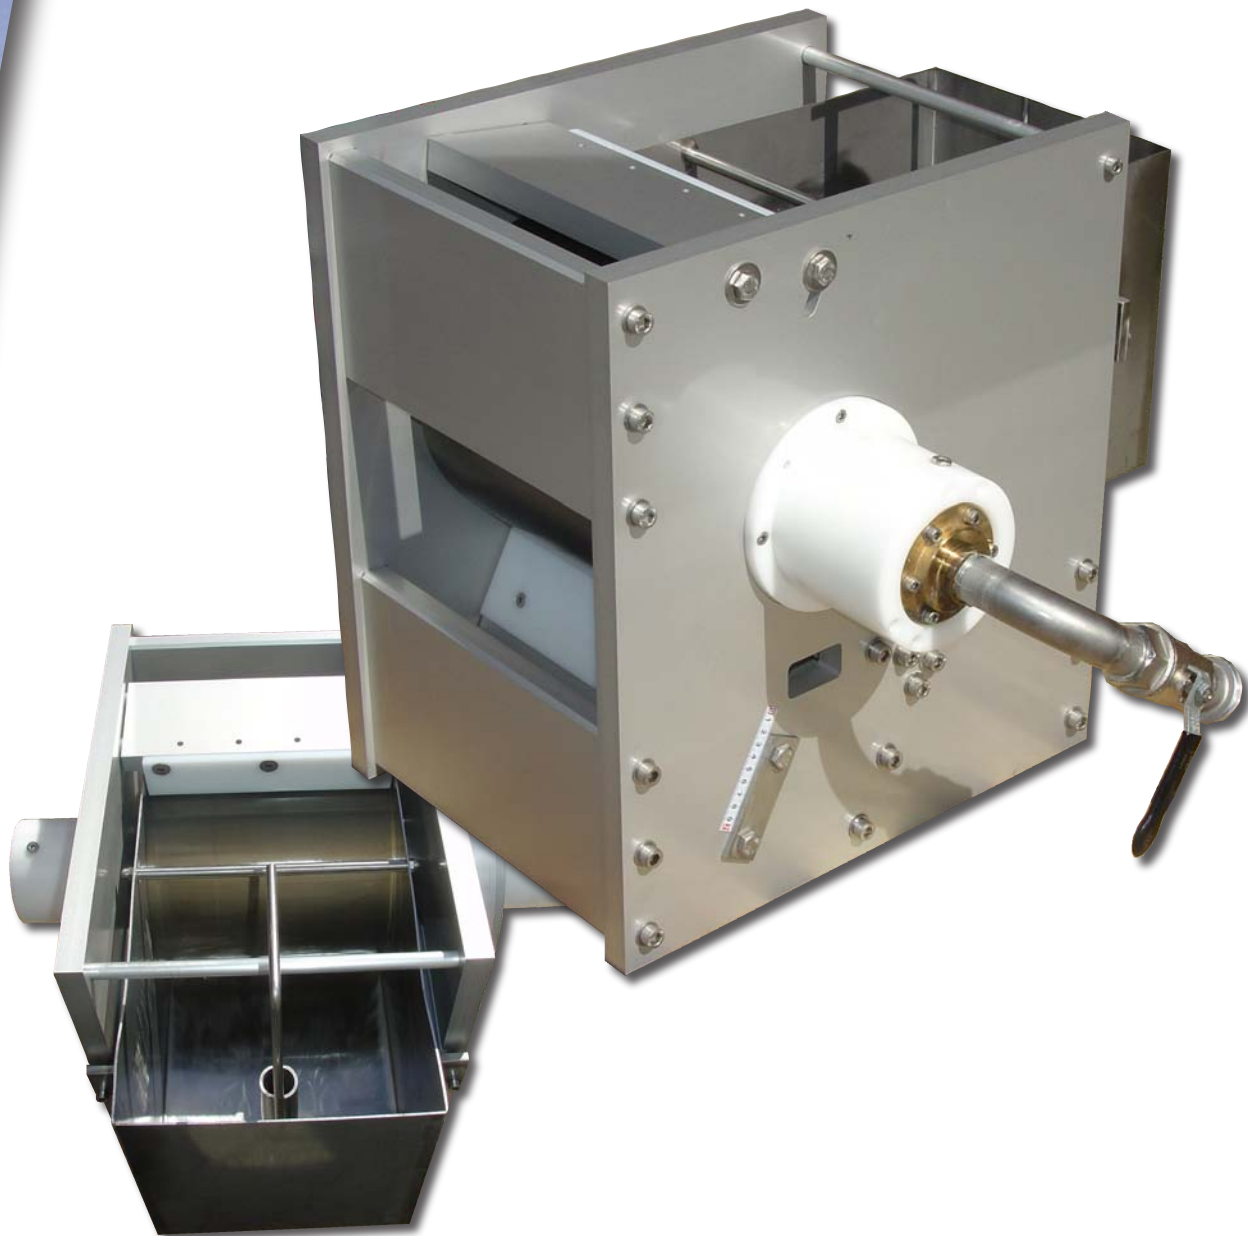

Type O

- **Special iceflakers for fluids with high content of dry matter.**
- **E.g.: Gravy. Pet food. Blood. Juice. Coffee.**

BUUS Køleteknik A/S

Elsøvej 219, Frøslev
7900 Nykøbing Mors, Denmark
Tel.: +45 97 74 40 33
Fax: +45 97 74 40 37
E-mail: buus@buus.dk
Web: www.buus.dk