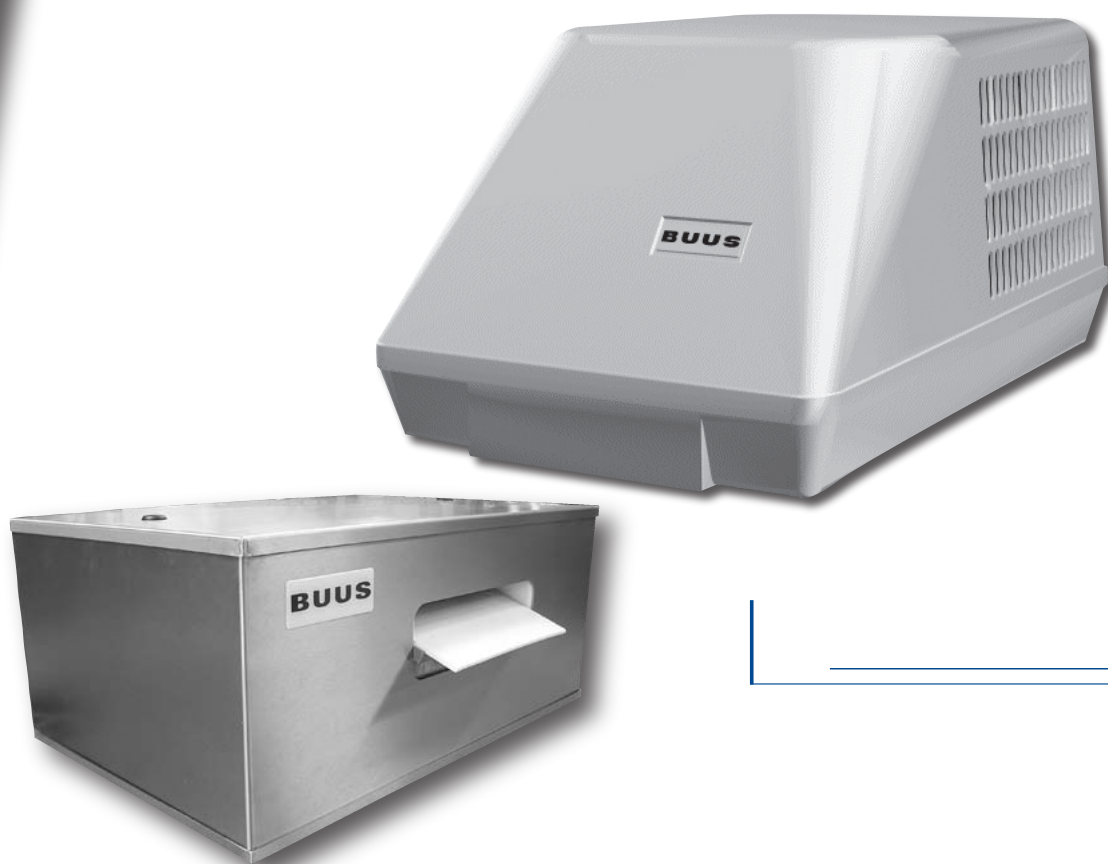

Flake ice machine

BUUS
REFRIGERATION

700 - 10000 kg/24h

- For ozon-friendly refrigerants
- Available with or without compressor unit
- Available in stationary- and marine version
- Suitable for sea water and fresh water
- Suitable for heat recovery systems
- Stainless steel cabinet
- World Wide spare part service

Ice capacity 700 - 10000 kg/24h

- Available with or without condensing unit
- DX or pump circulation
- Suitable for sea water and fresh water
- Stainless steel cabinet
- World Wide spare parts service

BUUS Køleteknik A/S

- Ice capacity 200 - 550 kg/24h
- For land installations and fishing vessels
- Fits in 'anywhere'
- World Wide spare parts service

BUUS Køleteknik A/S

Elsøvej 219, Frøslev
7900 Nykøbing Mors, Denmark
Tel.: +45 97 74 40 33
Fax: +45 97 74 40 37
E-mail: buus@buus.dk
Web: www.buus.dk

Flake ice machine

BUUS
REFRIGERATION

BUUS Iceflaker type SM

- **Easily installed**
- **Uses ozone-friendly refrigerants or brine**
- **Ice capacity 200 - 550 kg/24h**
- **Air or water cooled**
- **Suitable for sea water and fresh water**