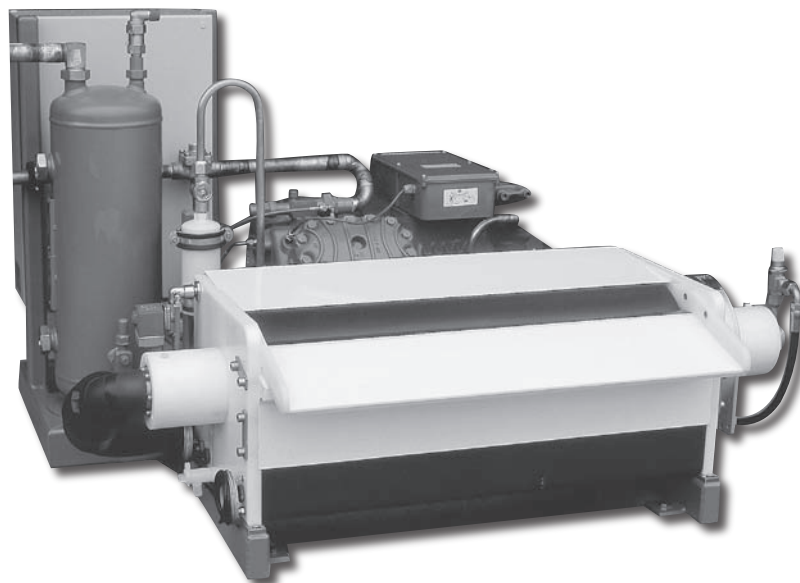

Flake ice machine

BUUS
REFRIGERATION

Iceflaker unit. Air- or water cooled

- Capacity: 700 - 32000 kg/24h
- Selfcontained inclusive condensing unit
- Fast installation

BUUS Køleteknik A/S

Elsøvej 219, Frøslev
7900 Nykøbing Mors, Denmark
Tel.: +45 97 74 40 33
Fax: +45 97 74 40 37
E-mail: buus@buus.dk
Web: www.buus.dk

Plug-In Iceflaker

BUUS
REFRIGERATION

Iceflaker unit. Air or water cooled

- **Capacity: 700 - 32000 kg/24h**
- **Can be mounted on all ice stores**
- **Selfcontained unit**
- **World Wide spare parts service**