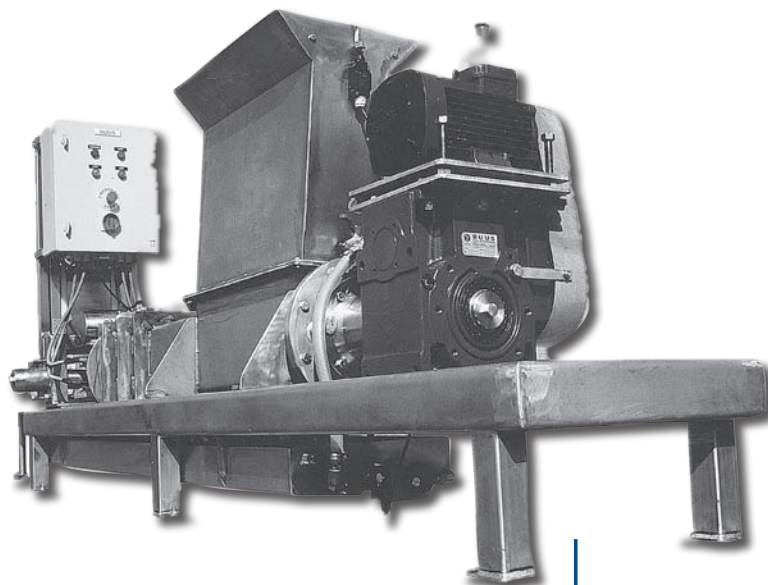

Block Ice Maker

BUUS
REFRIGERATION

BUUS FIP block ice maker

- **Converts most kinds of ice into block ice**
- **Complete unit with controls**
- **Adjustable block length**
- **World Wide spare parts service**

BUUS Køleteknik A/S

Elsøvej 219, Frøslev
7900 Nykøbing Mors, Denmark
Tel.: +45 97 74 40 33
Fax: +45 97 74 40 37
E-mail: buus@buus.dk
Web: www.buus.dk